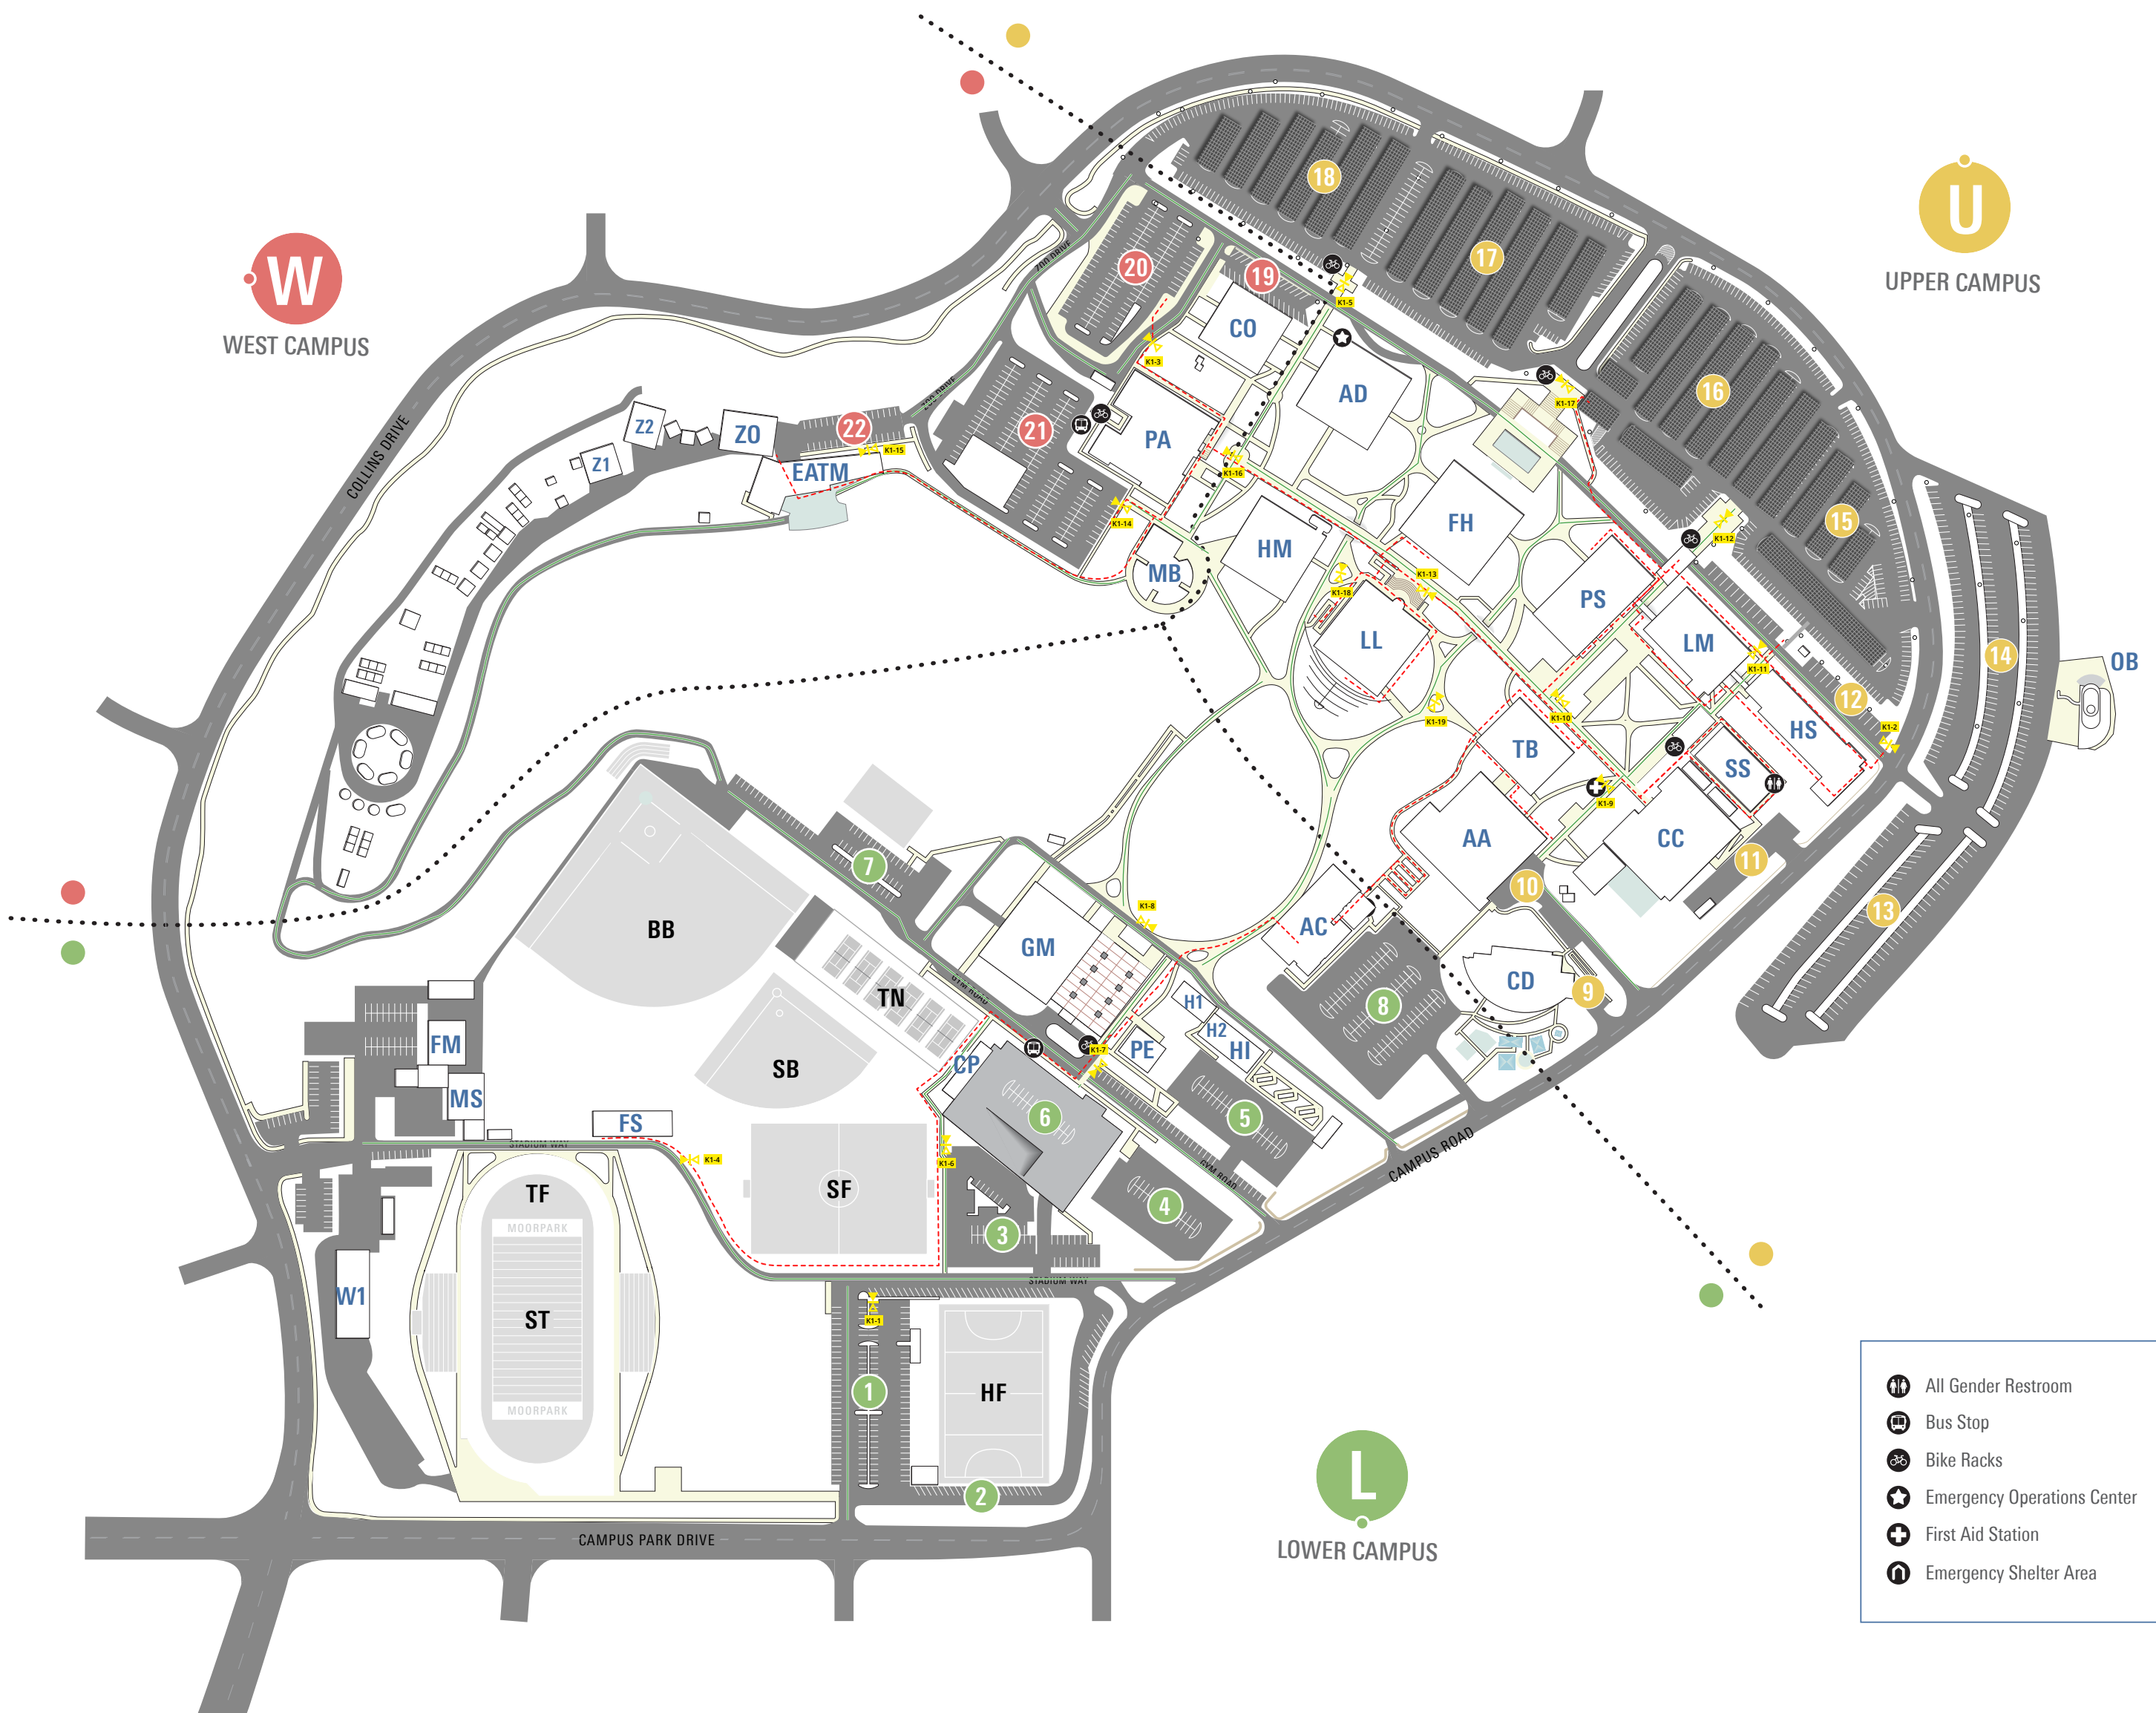

WEST CAMPUS

UPPER CAMPUS

LOWER CAMPUS

-  All Gender Restroom
-  Bus Stop
-  Bike Racks
-  Emergency Operations Center
-  First Aid Station
-  Emergency Shelter Area