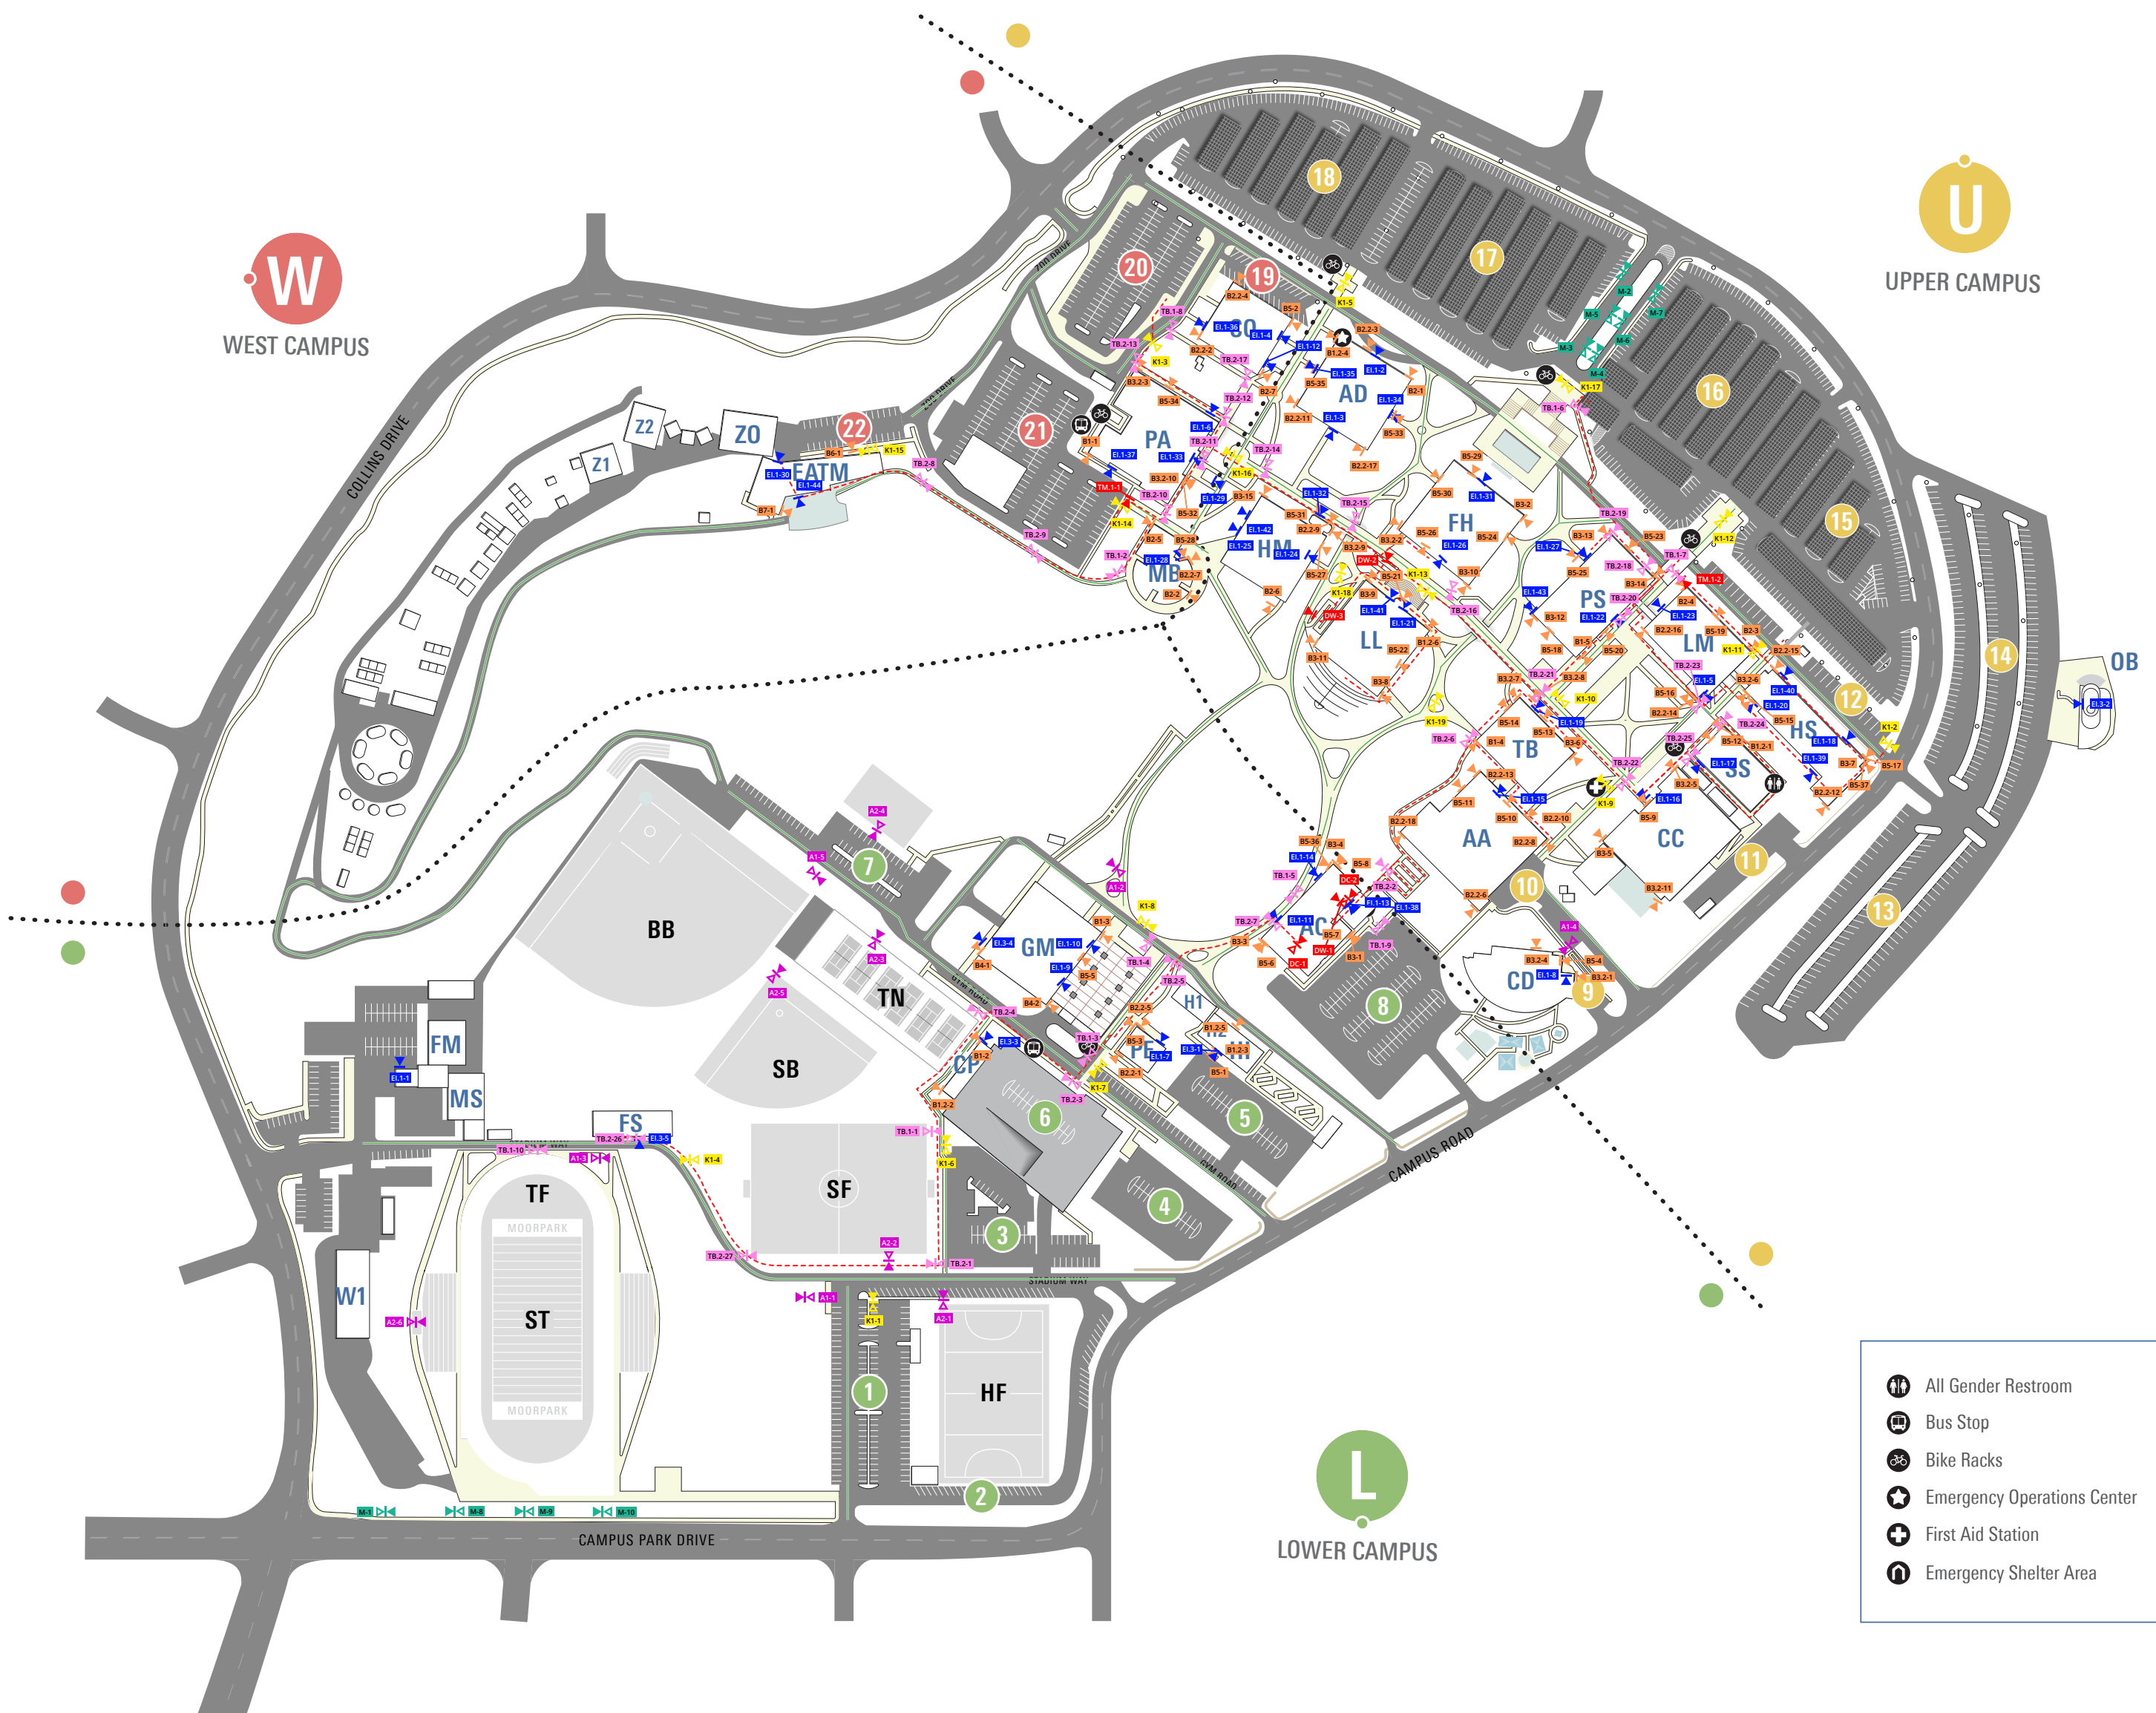

WEST CAMPUS

UPPER CAMPUS

LOWER CAMPUS

-  All Gender Restroom
-  Bus Stop
-  Bike Racks
-  Emergency Operations Center
-  First Aid Station
-  Emergency Shelter Area