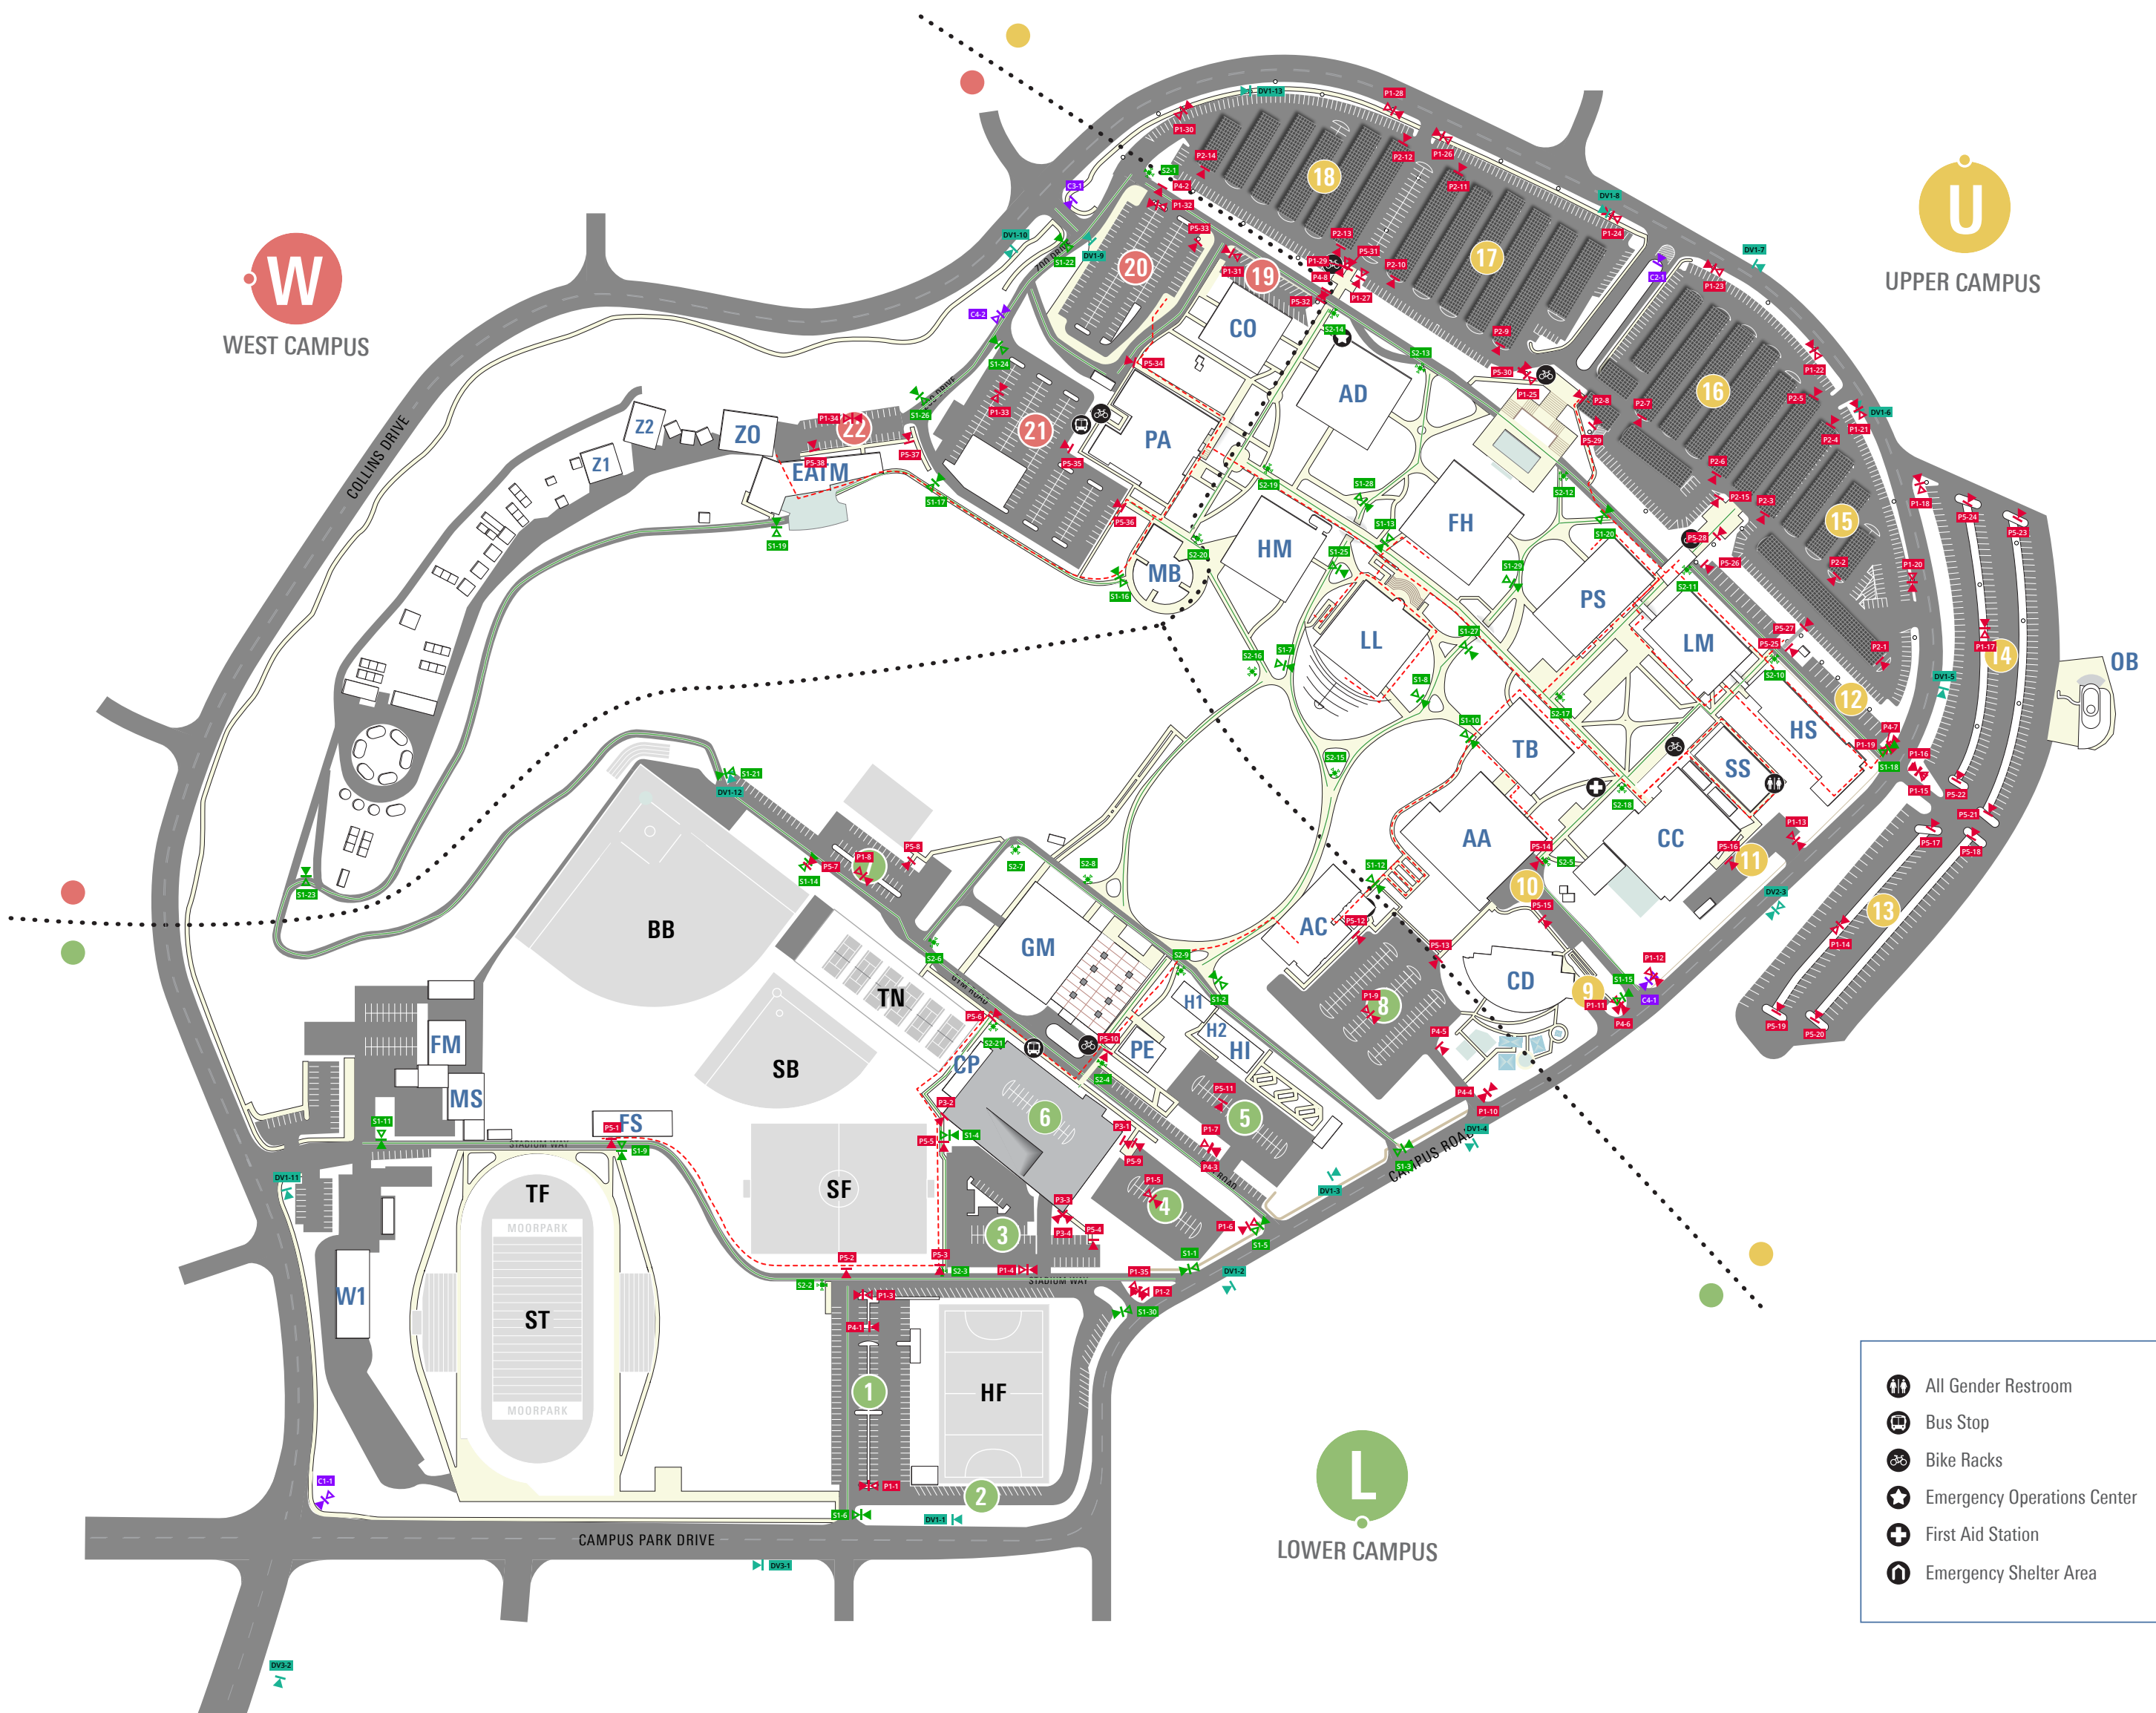

WEST CAMPUS

UPPER CAMPUS

LOWER CAMPUS

-  All Gender Restroom
-  Bus Stop
-  Bike Racks
-  Emergency Operations Center
-  First Aid Station
-  Emergency Shelter Area